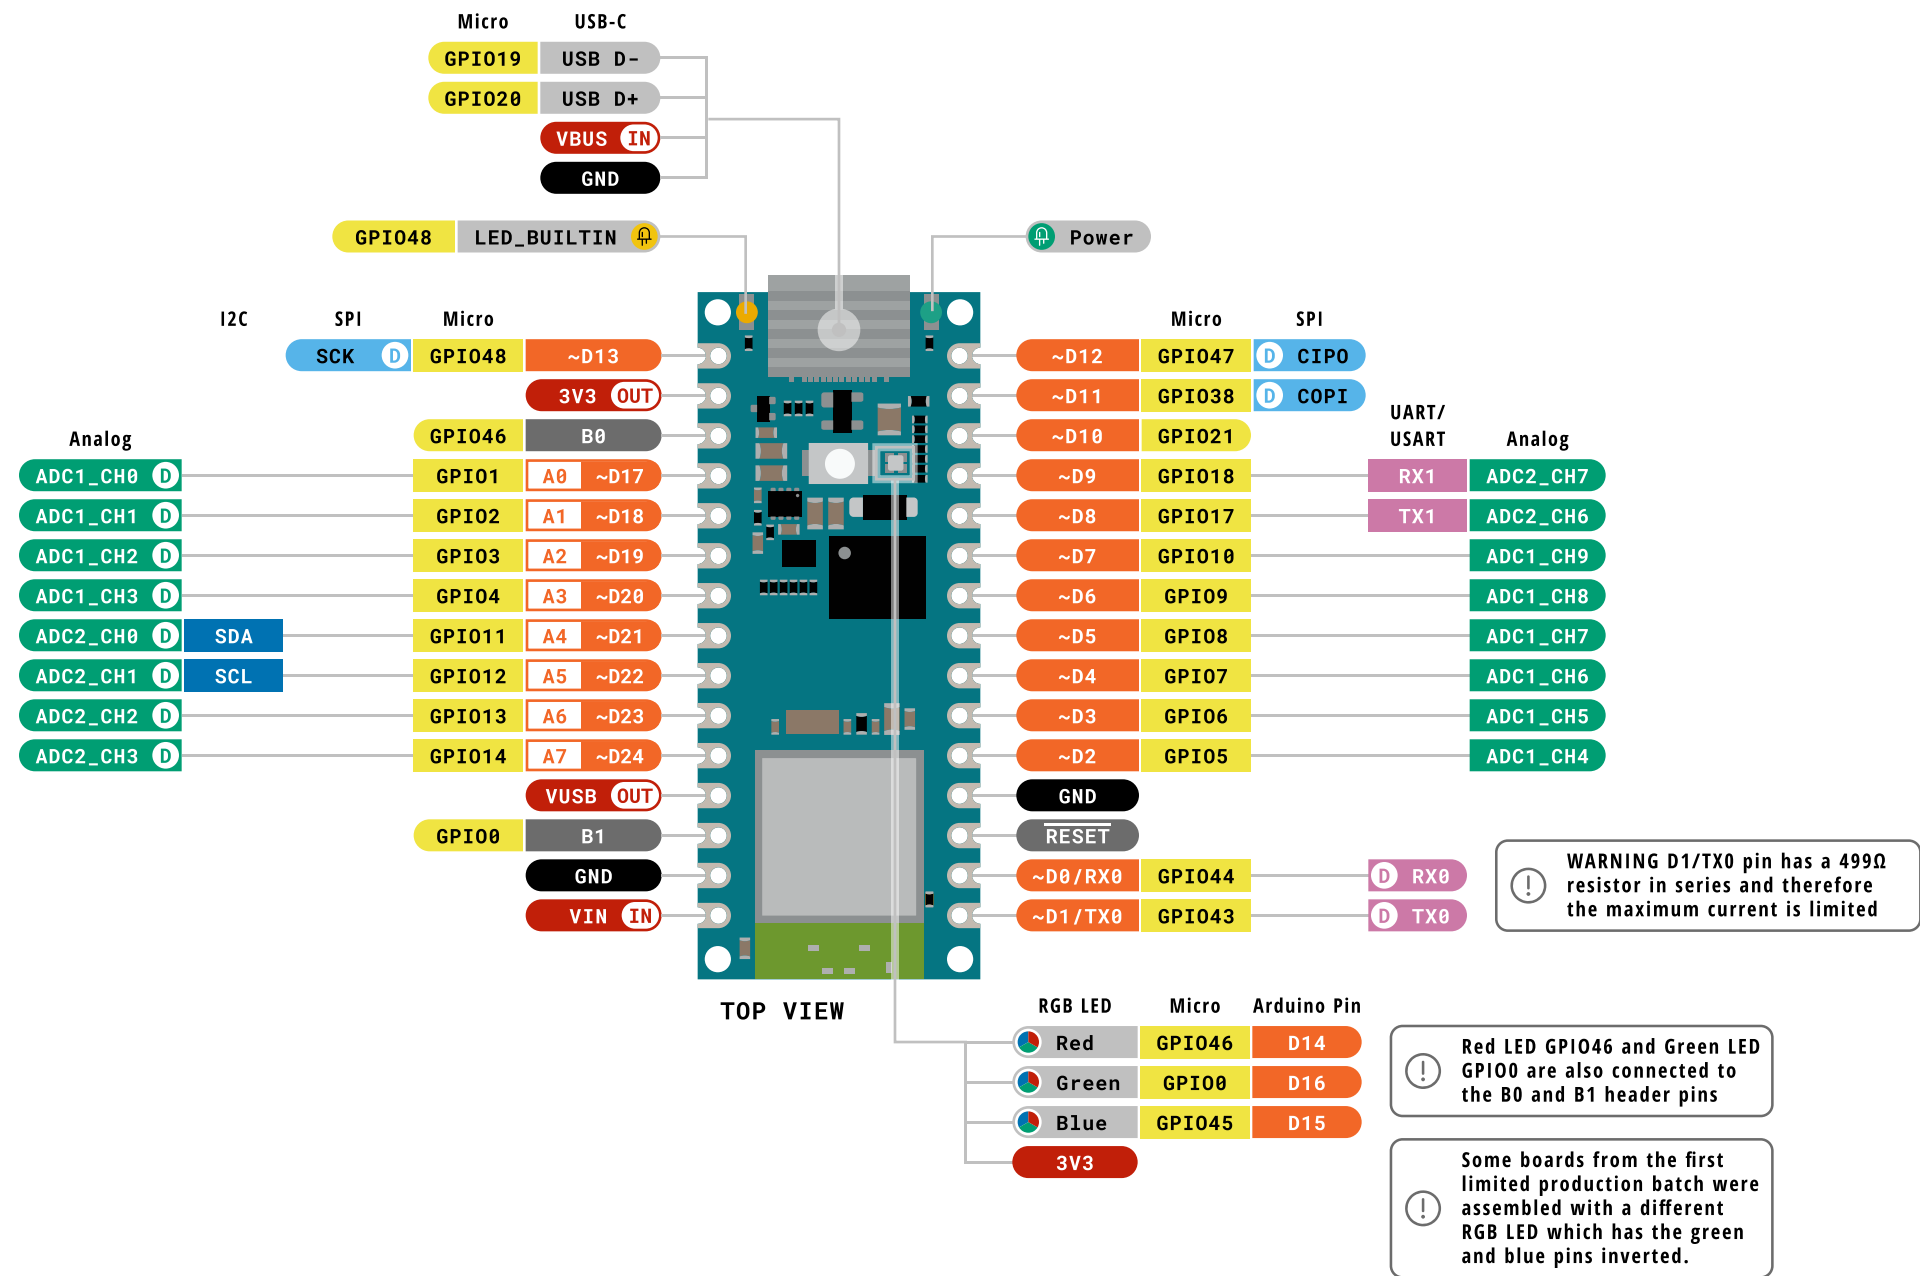

Legend :

- Power
- Ground

- IN Power Input
- OUT Power Output

- GPIO Digital External
- Analog External
- Main Part
- Internal Component
- Other Pins (Reset, System Contr1, Debugging)

- I2C
- SPI
- D Default
- D Default

- ⚡ LED

i CIPO/COPI have previously been referred ot as MISO/MOSI

SKU code: ABX00083
Full Pinout - Page 1 of 4
Last update: 5 Dec, 2023

DOCS . ARDUINO . CC

This work is licensed under the Creative Commons Attribution-ShareAlike 4.0 International License. To view a copy of this license, visit <http://creativecommons.org/licenses/by-sa/4.0/> or send a letter to Creative Commons, PO Box 1866, Mountain View, CA 94042, USA.

WARNING!

Advanced Section

The following information is for advanced use only and may not be officially supported by Arduino software

Legend:

- Power
- Ground

- Power Input
- Power Output

- GPIO Digital External
- Analog External
- Main Part
- Internal Component
- Other Pins (Reset, System Contr1, Debugging)

Legend :

■ Power

IN Power Input

■ Main Part

■ Ground

OUT Power Output

■ Internal Component

■ Other Pins (Reset, System Contr1, Debugging)