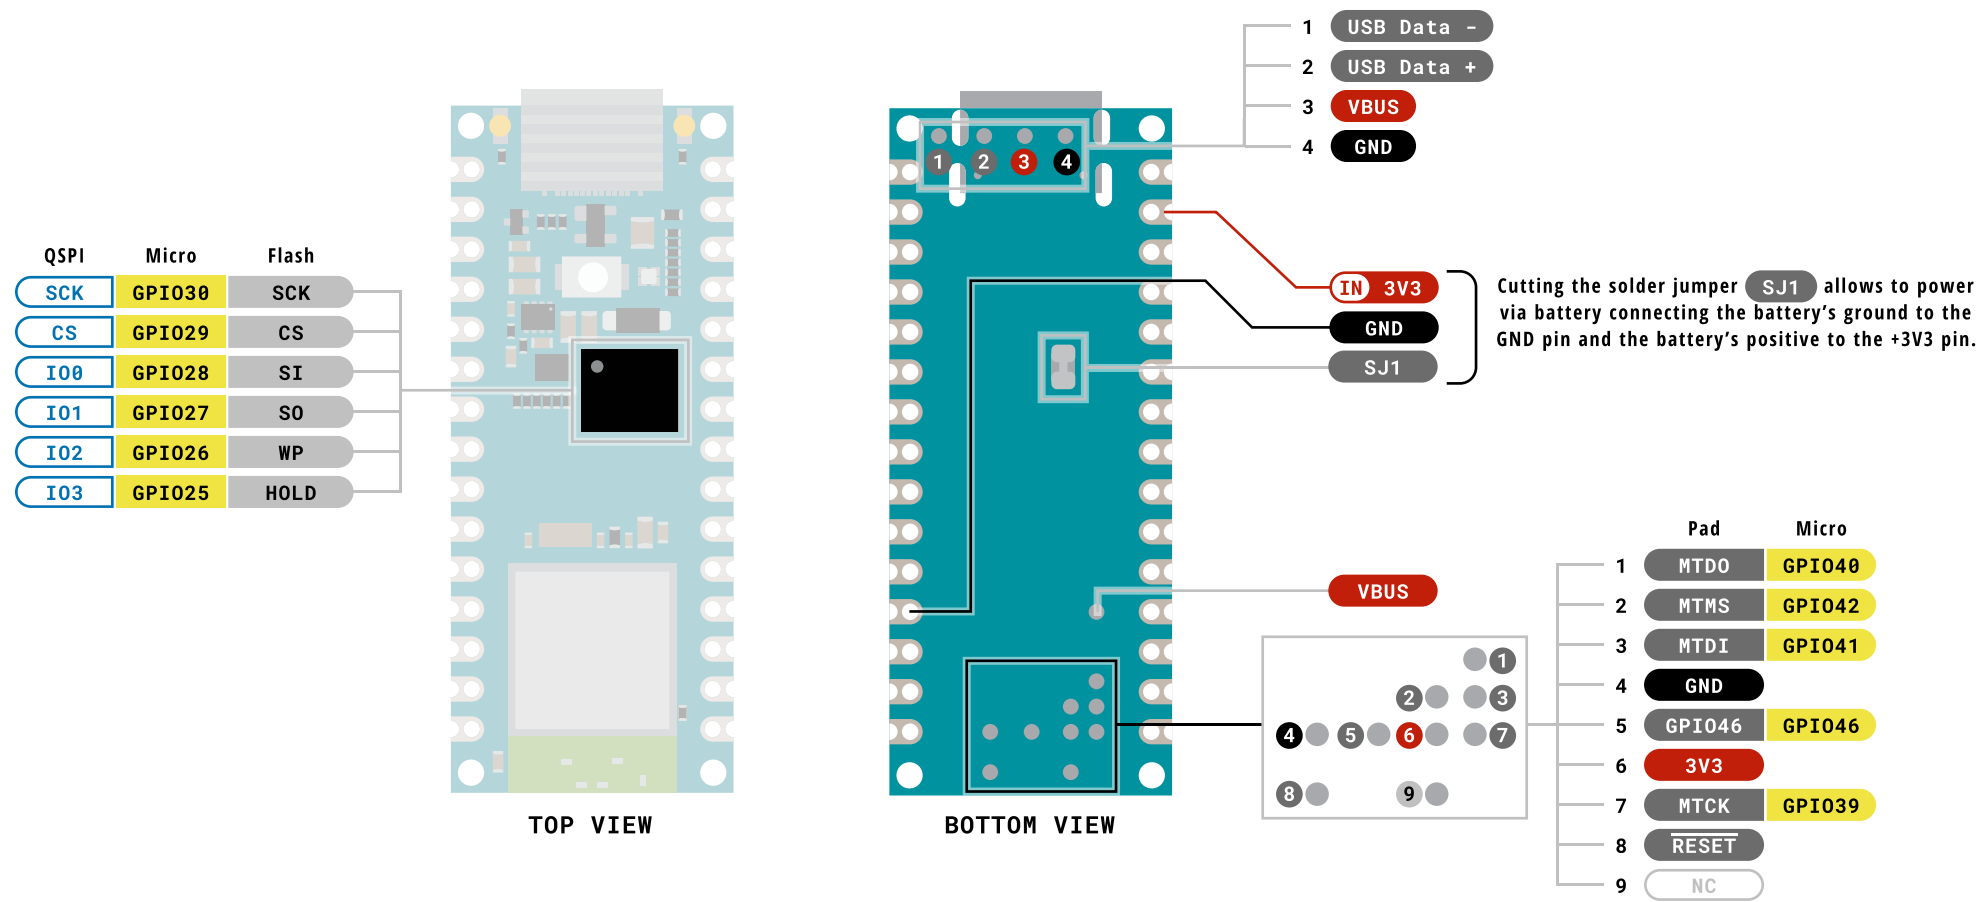

Legend :

■ Power

IN Power Input

■ Main Part

■ Ground

OUT Power Output

■ Internal Component

■ Other Pins (Reset, System Contr1, Debugging)

Ⓛ LED

SKU code: ABX00083
Full Pinout - Page 4 of 4
Last update: 14 Jul, 2023

DOCS . ARDUINO . CC